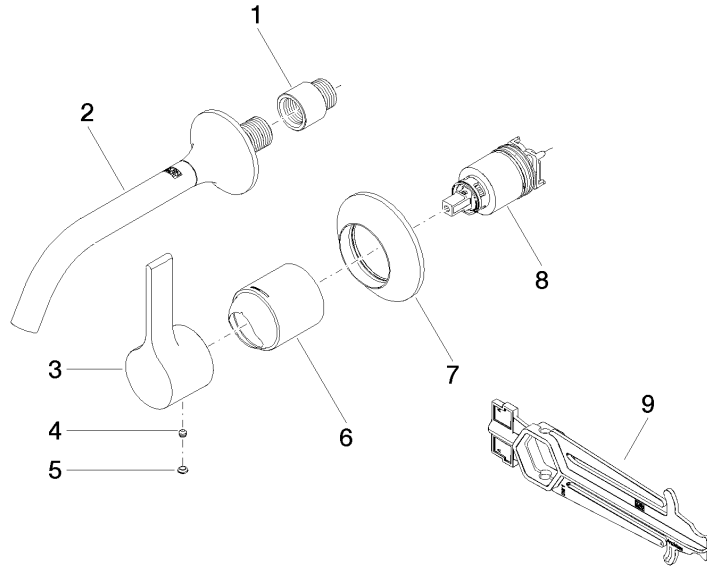

VAIA Wall-mounted single-lever basin mixer without pop-up waste - Brushed Durabronze (23kt Gold)

VAIA

36 860 809

- 190mm projection
- fixed spout
- circular, air-enriched flow
- hole diameter spout 37 mm
- hole diameter single-lever mixer 57 mm
- rosette for single-lever mixer Ø 78mm
- rosette for spout Ø 60mm
- max. flow 5.7 l/min
- lead-free
- This product can help a building meet the requirements of Green Building Rating Systems, e.g. LEED®, BREEAM®, DGNB

Required miscellaneous

Concealed wall-mounted single-lever mixer mixer on right - 35 816 970 90
 •NOTE:Not suitable for concealed installation.Connection by means of angle valves, mounted with screws to back wall.

Required miscellaneous

Concealed wall-mounted single-lever mixer - 35 860 970 90
 •max. recess depth 95 mm
 •min. recess depth 80 mm

36 860 809
mm [inches]

Flow rate chart

Trajectory diagram

Certificates

DVGW_DW- WRAS_2107018. LGA_29898.
6512DN0435.

36 860 809

Spare parts list

No.	Item Number	Name	Quantity used	Delivery time
1	09 24 03 072 10 90	nipple	1	2
2	13 800 809-28	VAIA Wall-mounted basin spout without pop-up waste - Brushed Durabron (23kt Gold)	1	20
3	09 20 80 021-28	handle	1	20
4	90 31 11 063 00 90	pin	1	2
5	90 31 20 087 00-28	plug	1	20
6	09 11 02 288-28	cover	1	20
7	90 27 80 012 00-28	rosette	1	20
8	90 15 05 064 01 90	cartridge	1	2
9	90 30 09 064 00 90	key	1	2